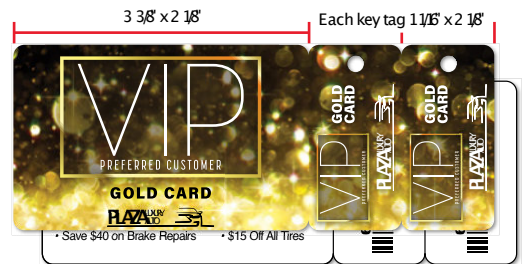

Print valuable dealer coupons and incentives on the back of the plates. **Back imprint** is priced as an additional color.

Static Stick Service Decals

2 1/2" x 2"

Individual: No. 780 Clear | No. 1715 White
On a Roll: No. 1205 Clear | No. 1215 White

Individual: No. 681 Clear | No. 1713 White
On a Roll: No. 1203 Clear | No. 1213 White

Individual: No. 682 Clear | No. 1714 White
On a Roll: No. 1204 Clear | No. 1214 White

Deluxe Loyalty Cards

These rigid plastic cards with optional numbering or barcodes provide ID and tracking functions for loyalty, rewards, and discount programs.

Card is 3 3/8" x 2 1/8"
Each key tag is 1 1/8" x 2 1/8"
Combined size is 5 1/2" x 2 1/8"
No. 6068.030" Gloss White

* Save \$40 on Brake Repairs * \$15 Off All Tires

Card is 3 3/8" x 2 1/8"
Key tag is 1 1/8" x 2 1/8"
Combined size is 4 7/8" x 2 1/8"
No. 6067.030" Gloss White